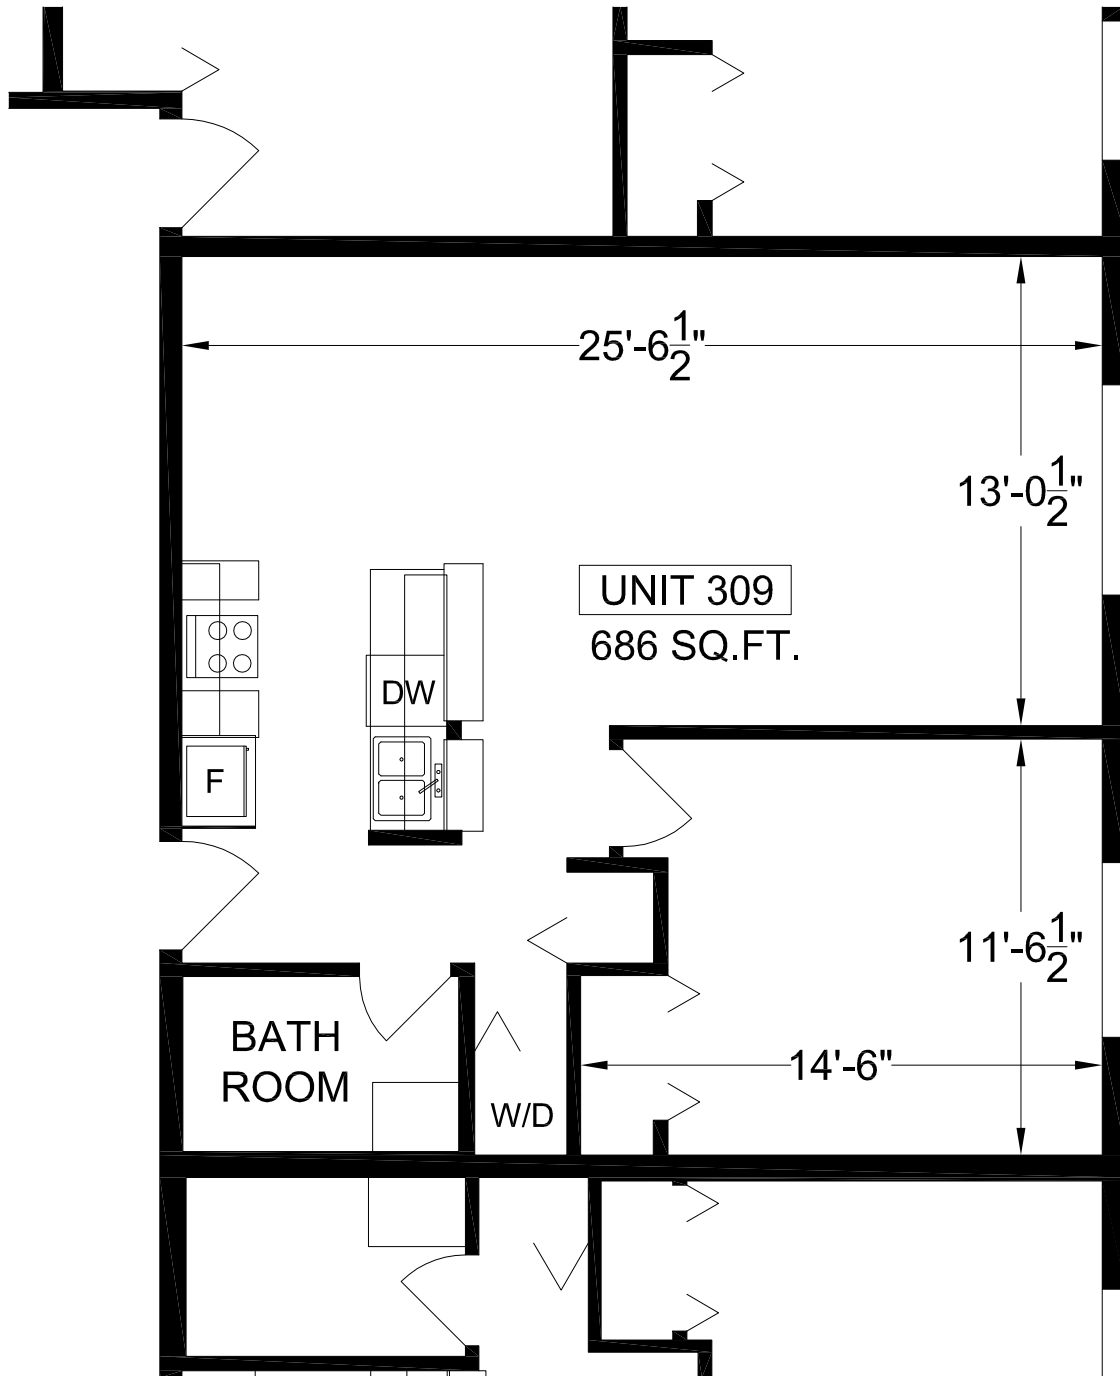

3RD FLOOR
493 BURNSIDE E. ROAD
VICTORIA BC

PREPARED FOR
MIDTOWN MEWS
WAI WING MEW AND
CHEW'S T.V. & STEREO LTD.
493 BURNSIDE RD
VICTORIA BC

M MEASURE MASTERS
VANCOUVER ISLAND - COMMERCIAL
3034 WESTDOWNE ROAD
VICTORIA BC V8R 5G2
TEL 250 472 2653 FAX 250 472 2683